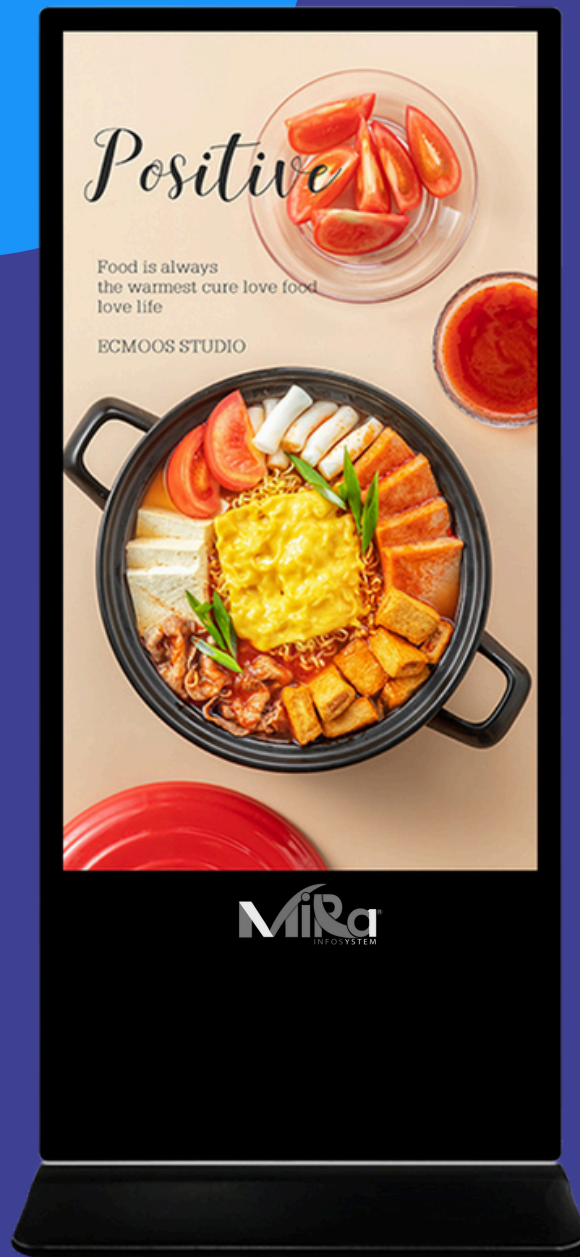

43"

**Slim  
Digital Standee**

# Parameter

Panel Size	43 inch
Product size	1815*660*140mm
Packing size :	1845*710*160mm
Resolution:	Horizontal 1920*1080    Vertical 1080*1920
Pixel Patch:	01615*0.4845mm
H Frequency:	121KHZ-140KHZ
V frequency:	108HZ/122HZ
Response time:	8MS
Touch	No touch
Cursor speed:	Single point: up to 300 points/sec. Multipoint: 125 points/sec.
Service life:	More than 600 million clicks
Power: View	USB power supply (4.6-5.0V DC)
angle : Color :	178°/178°/178°/178°
Working life :	16.77B
Brightness :	50000hours
Contrast Ratio :	350cd/m2
Storage temp :	5000:1
Working temp :	-20°- 40°
Response time:	0° - 40°
	8-12 (tr/tf) ms